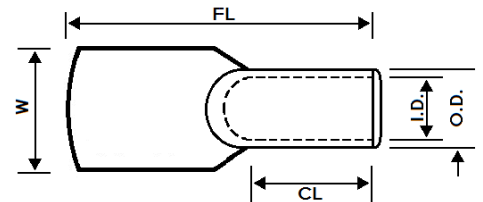

OUTDOOR LONG BARREL CABLE LUG (SOLDER SEALED)

Specially designed for outdoor terminations.
No peep-hole and palm is solder-sealed to stop ingress of water and oil.

High Conductivity Copper : 99% I.A.C.S
Copper Purity : 99.9%
Finishing : Tin Plated

Copper Tube compliant to MS1540.

Size (mm ²)	Stud hole	Item code	FL	CL	OD	ID	W	Crimping Tool	Hexagon Die A/F	No. Of Crimps
500	Blank	CLOL-500-Blank	185	90	38.6	30.0	55.0	TCCP-630	32.1	3
630	Blank	CLOL-630-Blank	190	90	44.7	34.5	64.0	TCCP-630	37.0	3

Notes:

1. All dimensions are in mm.
2. Other dimension customizations are available upon request.
3. Please consult with our sales personnel before order.