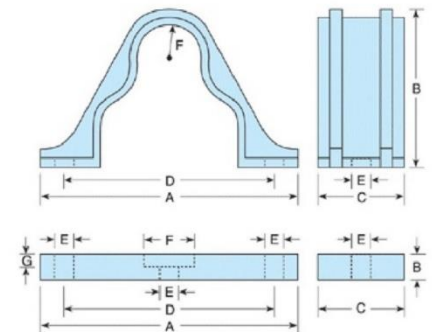

TF TREFOIL CABLE CLEATS

These are Nylon cable cleats specially designed to withstand high mechanical bursting forces associated with fault current encountered in cable installation.

Suitable for fixing of three cable with outer diameter ranging from 33mm to 400mm. Mounting can be done easily on all type of channels.

NYLON (V2)

- UV Resistance
- Chemical/corrosion resistant
- UL-94 flame class V-2
- High impact resistance
- Heat distortion temperature 220°C

Brand: TF

Sizes available for Cable Cleats on Trefoil Configuration/Three cable.

Item Code	Cable Dia.	Std Pack	Dimensions					
			A	B	C	D	E	F
ACCC-TF3033	33	12	158	74	60	126	11	16.5
ACCC-TF3036	36	12	158	80	60	126	11	18.0
ACCC-TF3039	39	12	158	87	60	126	11	19.5
ACCC-TF3042	42	12	170	94	60	138	11	21.0
ACCC-TF3044	44	12	170	97	60	138	11	22.0
ACCC-TF3047	47	12	180	100	60	148	11	23.5
ACCC-TF3050	50	12	180	106	60	148	11	25.0
ACCC-TF3053	53	12	200	110	60	164	11	26.5
ACCC-TF3055	55	12	200	115	60	164	11	27.5
ACCC-TF3057	57	6	222	119	70	183	13	28.5
ACCC-TF3060	60	6	222	128	70	183	13	30.0
ACCC-TF3063	63	6	222	133	70	183	13	31.5
ACCC-TF3067	67	6	243	140	70	204	13	33.5
ACCC-TF3070	70	6	243	148	70	204	13	35.0
ACCC-TF3084	84	6	278	170	80	239	13	42.0
ACCC-TF3087	87	6	278	175	80	239	13	43.5
ACCC-TF3090	90	6	278	180	80	239	13	45.0
ACCC-TF3093	93	6	330	190	90	276	13	46.5
ACCC-TF3095	95	6	330	196	90	276	13	47.5
ACCC-TF3100	100	6	330	215	90	276	13	50.0
ACCC-TF3110	110	6	330	225	90	276	13	55.0

Note:

1. All dimension are in mm.
2. Please consult with our sales personnel before order.