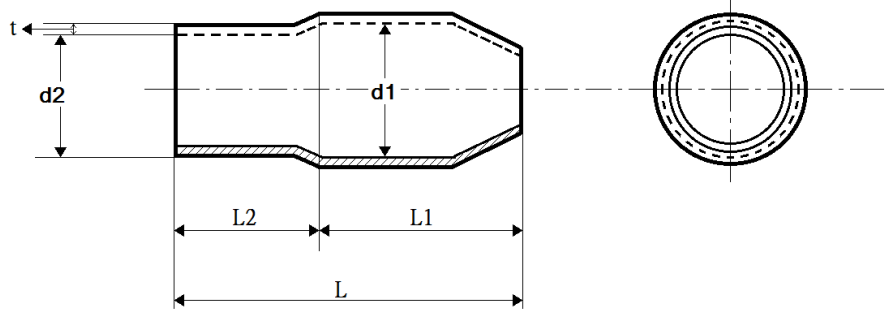

VINYL WIRE/CABLE END CAPS

Made from PVC material, the End Caps are used to protect wire and cable ends. There are six colour options with twenty dimensions for various cable sizes.

Material : PVC
 Standard colours : Red, Yellow, Blue, Black, Green

Item No.	Applicable Wire	d1	d2	L	L1	L2	t	Per Pack / Unit
		∅	∅	±2	±1	±1	±0.2	
IAEC-V-1.25 X	1.5 MM ²	3.3	3.1	15.0	7.0	8.0	0.6	100 PCS
IAEC-V-2 X	2.5 MM ²	4.5	3.7	16.0	8.0	8.0	0.7	100 PCS
IAEC-V-3.5 X	4 MM ²	5.7	4.1	18.0	9.0	9.0	0.8	100 PCS
IAEC-V-5.5 X	6 MM ²	5.7	5.2	20.0	10.0	10.0	0.8	100 PCS
IAEC-V-8 X	10 MM ²	7.2	6.2	21.0	11.0	10.0	1.0	100 PCS
IAEC-V-14 X	16 MM ²	10.0	8.0	28.0	15.0	13.0	1.1	100 PCS
IAEC-V-22 X	25 / 35 MM ²	12.0	9.5	29.0	15.0	14.0	1.2	100 PCS
IAEC-V-38 X	50 MM ²	14.0	11.8	34.0	17.0	17.0	1.4	100 PCS
IAEC-V-60 X	70 MM ²	17.0	13.9	42.0	22.0	20.0	1.5	100 PCS
IAEC-V-80 X	95 MM ²	19.5	16.0	46.0	25.0	21.0	1.5	50 PCS
IAEC-V-100 X	120 MM ²	22.0	18.0	55.0	31.0	24.0	1.7	50 PCS
IAEC-V-125 X	150 MM ²	24.4	20.0	60.0	32.0	28.0	1.8	50 PCS
IAEC-V-150 X	185 MM ²	26.0	22.0	65.0	34.0	31.0	1.8	50 PCS
IAEC-V-200 X	240 MM ²	32.2	24.0	69.0	38.0	31.0	2.0	50 PCS
IAEC-V-250 X	300 MM ²	37.5	26.5	75.0	42.0	33.0	2.0	50 PCS
IAEC-V-325 X	400 MM ²	37.5	30.0	75.0	42.0	33.0	2.0	25 PCS
IAEC-V-400 X	500 MM ²	45.1	37.5	83.0	43.0	40.0	2.0	25 PCS
IAEC-V-500 X	630 MM ²	48.2	40.2	85.0	43.0	42.0	2.0	25 PCS

Note:

1. All dimensions are in mm.