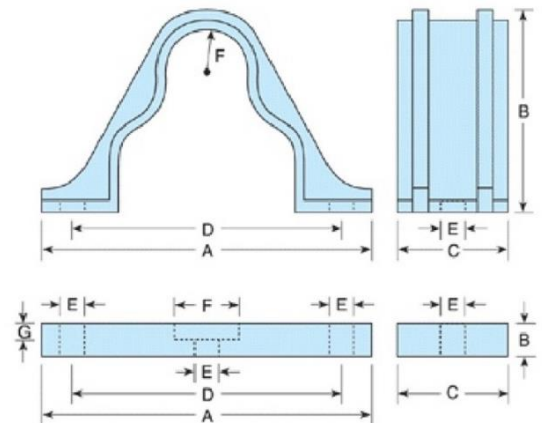

TF TREFOIL CABLE CLEATS

These are Nylon cable cleats specially designed to withstand high mechanical bursting forces associated with fault current encountered in cable installation.

Suitable for fixing of three cable with outer diameter ranging from 33mm to 400mm. Mounting can be done easily on all type of channels.

NYLON (V2)

- UV Resistance
- Chemical/corrosion resistant
- UL-94 flame class V-2
- High impact resistance
- Heat distortion temperature 220°C

Brand: TF

Sizes available for Cable Cleats on Trefoil Configuration/ Three Cable.

Item Code	Cable Dia.	Std Pack	Dimensions					
			A	B	C	D	E	F
ACCC-TF3033	33	12	158	74	60	126	11	16.5
ACCC-TF3036	36	12	158	80	60	126	11	18.0
ACCC-TF3039	39	12	158	87	60	126	11	19.5
ACCC-TF3042	42	12	170	94	60	138	11	21.0
ACCC-TF3044	44	12	170	97	60	138	11	22.0
ACCC-TF3047	47	12	180	100	60	148	11	23.5
ACCC-TF3050	50	12	180	106	60	148	11	25.0
ACCC-TF3053	53	12	200	110	60	164	11	26.5
ACCC-TF3055	55	12	200	115	60	164	11	27.5
ACCC-TF3057	57	6	222	119	70	183	13	28.5
ACCC-TF3060	60	6	222	128	70	183	13	30.0
ACCC-TF3063	63	6	222	133	70	183	13	31.5
ACCC-TF3067	67	6	243	140	70	204	13	33.5
ACCC-TF3070	70	6	243	148	70	204	13	35.0
ACCC-TF3084	84	6	278	170	80	239	13	42.0
ACCC-TF3087	87	6	278	175	80	239	13	43.5

Notes :

1. All dimensions are in mm.
2. Please consult our sales personnel before order.