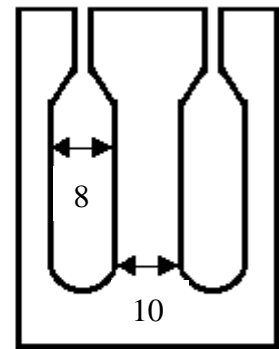

Length : 2 meter  
Slot Hole : 8mm

Item Code	Dimension WxH (mm)	Wire to be Contained	Qty per Box
MPWD-25X25	25 X 25	10-25 pcs	80
MPWD-25X45	25 X 45	20-25 pcs	48
MPWD-25X65	25 X 65	40-45 pcs	40
MPWD-33X45	33 X 45	40-55 pcs	48
MPWD-33X65	33 X 65	60-75 pcs	36
MPWD-40X80	40 X 80	120-135 pcs	28
MPWD-45X45	45 X 45	60-70 pcs	36
MPWD-45X65	45 X 65	110-120 pcs	36
MPWD-72X64	72 X 64	200-220 pcs	24
MPWD-33X100	33 X 100	180-200 pcs	24
MPWD-48X100	48 X 100	215-250 pcs	20
MPWD-60X80	60 X 80	180-210 pcs	16
MPWD-65X65	65 X 65	180-200 pcs	24
MPWD-80X80	80 X 80	240-290 pcs	16
MPWD-70X100	70 X 100	250-300 pcs	16
MPWD-100X100	100 X 100	300-400 pcs	12
MPWD-150X75	150 X 75	335-500 pcs	8