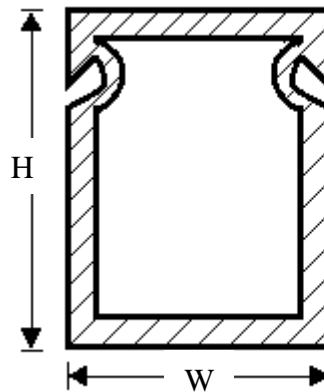

# WIRING DUCT

Innovative wiring duct for routing and concealing wiring in cabinets and control panels. These wiring ducts come in a variety of sizes to meet your specific needs.

The material is self-extinguishing and flame resistance.  
RoHS Compliant.

Length : 2 meter  
Slot Hole : 8mm

Item Code	Dimension WxH (mm)	Wire to be Contained	Qty per Box
MPWD-25X25	25 X 25	10-25 pcs	80
MPWD-25X45	25 X 45	20-25 pcs	48
MPWD-25X65	25 X 65	40-45 pcs	40
MPWD-33X45	33 X 45	40-55 pcs	48
MPWD-33X65	33 X 65	60-75 pcs	36
MPWD-40X80	40 X 80	120-135 pcs	28
MPWD-45X45	45 X 45	60-70 pcs	36
MPWD-45X65	45 X 65	110-120 pcs	36
MPWD-72X64	72 X 64	200-220 pcs	24
MPWD-33X100	33 X 100	180-200 pcs	24
MPWD-48X100	48 X 100	215-250 pcs	20
MPWD-60X80	60 X 80	180-210 pcs	16
MPWD-65X65	65 X 65	180-200 pcs	24
MPWD-80X80	80 X 80	240-290 pcs	16
MPWD-70X100	70 X 100	250-300 pcs	16
MPWD-100X100	100 X 100	300-400 pcs	12
MPWD-150X75	150 X 75	335-500 pcs	8