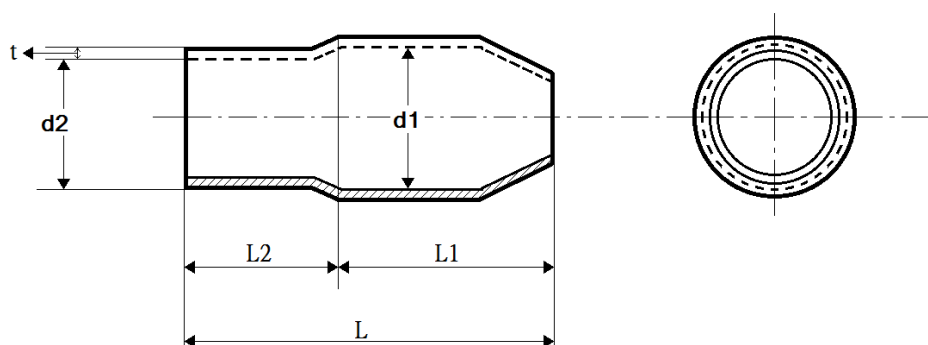

VINYL WIRE/CABLE END CAPS

Made from PVC material, the End Caps are used to protect wire and cable ends. There are six colour options with twenty dimensions for various cable sizes.

Material : PVC
Standard colours : Red, Yellow, Blue, Black, Green

| Item No. | Applicable Wire | d1 | d2 | L | L1 | L2 | t | Per Pack / Unit |
|---------------|-------------------------|------|------|------|------|------|------|-----------------|
| | | ∅ | ∅ | ±2 | ±1 | ±1 | ±0.2 | |
| IAEC-V-1.25 X | 1.5 MM ² | 3.3 | 3.1 | 15.0 | 7.0 | 8.0 | 0.6 | 100 PCS |
| IAEC-V-2 X | 2.5 MM ² | 4.5 | 3.7 | 16.0 | 8.0 | 8.0 | 0.7 | 100 PCS |
| IAEC-V-3.5 X | 4 MM ² | 5.7 | 4.1 | 18.0 | 9.0 | 9.0 | 0.8 | 100 PCS |
| IAEC-V-5.5 X | 6 MM ² | 5.7 | 5.2 | 20.0 | 10.0 | 10.0 | 0.8 | 100 PCS |
| IAEC-V-8 X | 10 MM ² | 7.2 | 6.2 | 21.0 | 11.0 | 10.0 | 1.0 | 100 PCS |
| IAEC-V-14 X | 16 MM ² | 10.0 | 8.0 | 28.0 | 15.0 | 13.0 | 1.1 | 100 PCS |
| IAEC-V-22 X | 25 / 35 MM ² | 12.0 | 9.5 | 29.0 | 15.0 | 14.0 | 1.2 | 100 PCS |
| IAEC-V-38 X | 50 MM ² | 14.0 | 11.8 | 34.0 | 17.0 | 17.0 | 1.4 | 100 PCS |
| IAEC-V-60 X | 70 MM ² | 17.0 | 13.9 | 42.0 | 22.0 | 20.0 | 1.5 | 100 PCS |
| IAEC-V-80 X | 95 MM ² | 19.5 | 16.0 | 46.0 | 25.0 | 21.0 | 1.5 | 50 PCS |
| IAEC-V-100 X | 120 MM ² | 22.0 | 18.0 | 55.0 | 31.0 | 24.0 | 1.7 | 50 PCS |
| IAEC-V-125 X | 150 MM ² | 24.4 | 20.0 | 60.0 | 32.0 | 28.0 | 1.8 | 50 PCS |
| IAEC-V-150 X | 185 MM ² | 26.0 | 22.0 | 65.0 | 34.0 | 31.0 | 1.8 | 50 PCS |
| IAEC-V-200 X | 240 MM ² | 32.2 | 24.0 | 69.0 | 38.0 | 31.0 | 2.0 | 50 PCS |
| IAEC-V-250 X | 300 MM ² | 37.5 | 26.5 | 75.0 | 42.0 | 33.0 | 2.0 | 50 PCS |
| IAEC-V-325 X | 400 MM ² | 37.5 | 30.0 | 75.0 | 42.0 | 33.0 | 2.0 | 25 PCS |
| IAEC-V-400 X | 500 MM ² | 45.1 | 37.5 | 83.0 | 43.0 | 40.0 | 2.0 | 25 PCS |
| IAEC-V-500 X | 630 MM ² | 48.2 | 40.2 | 85.0 | 43.0 | 42.0 | 2.0 | 25 PCS |